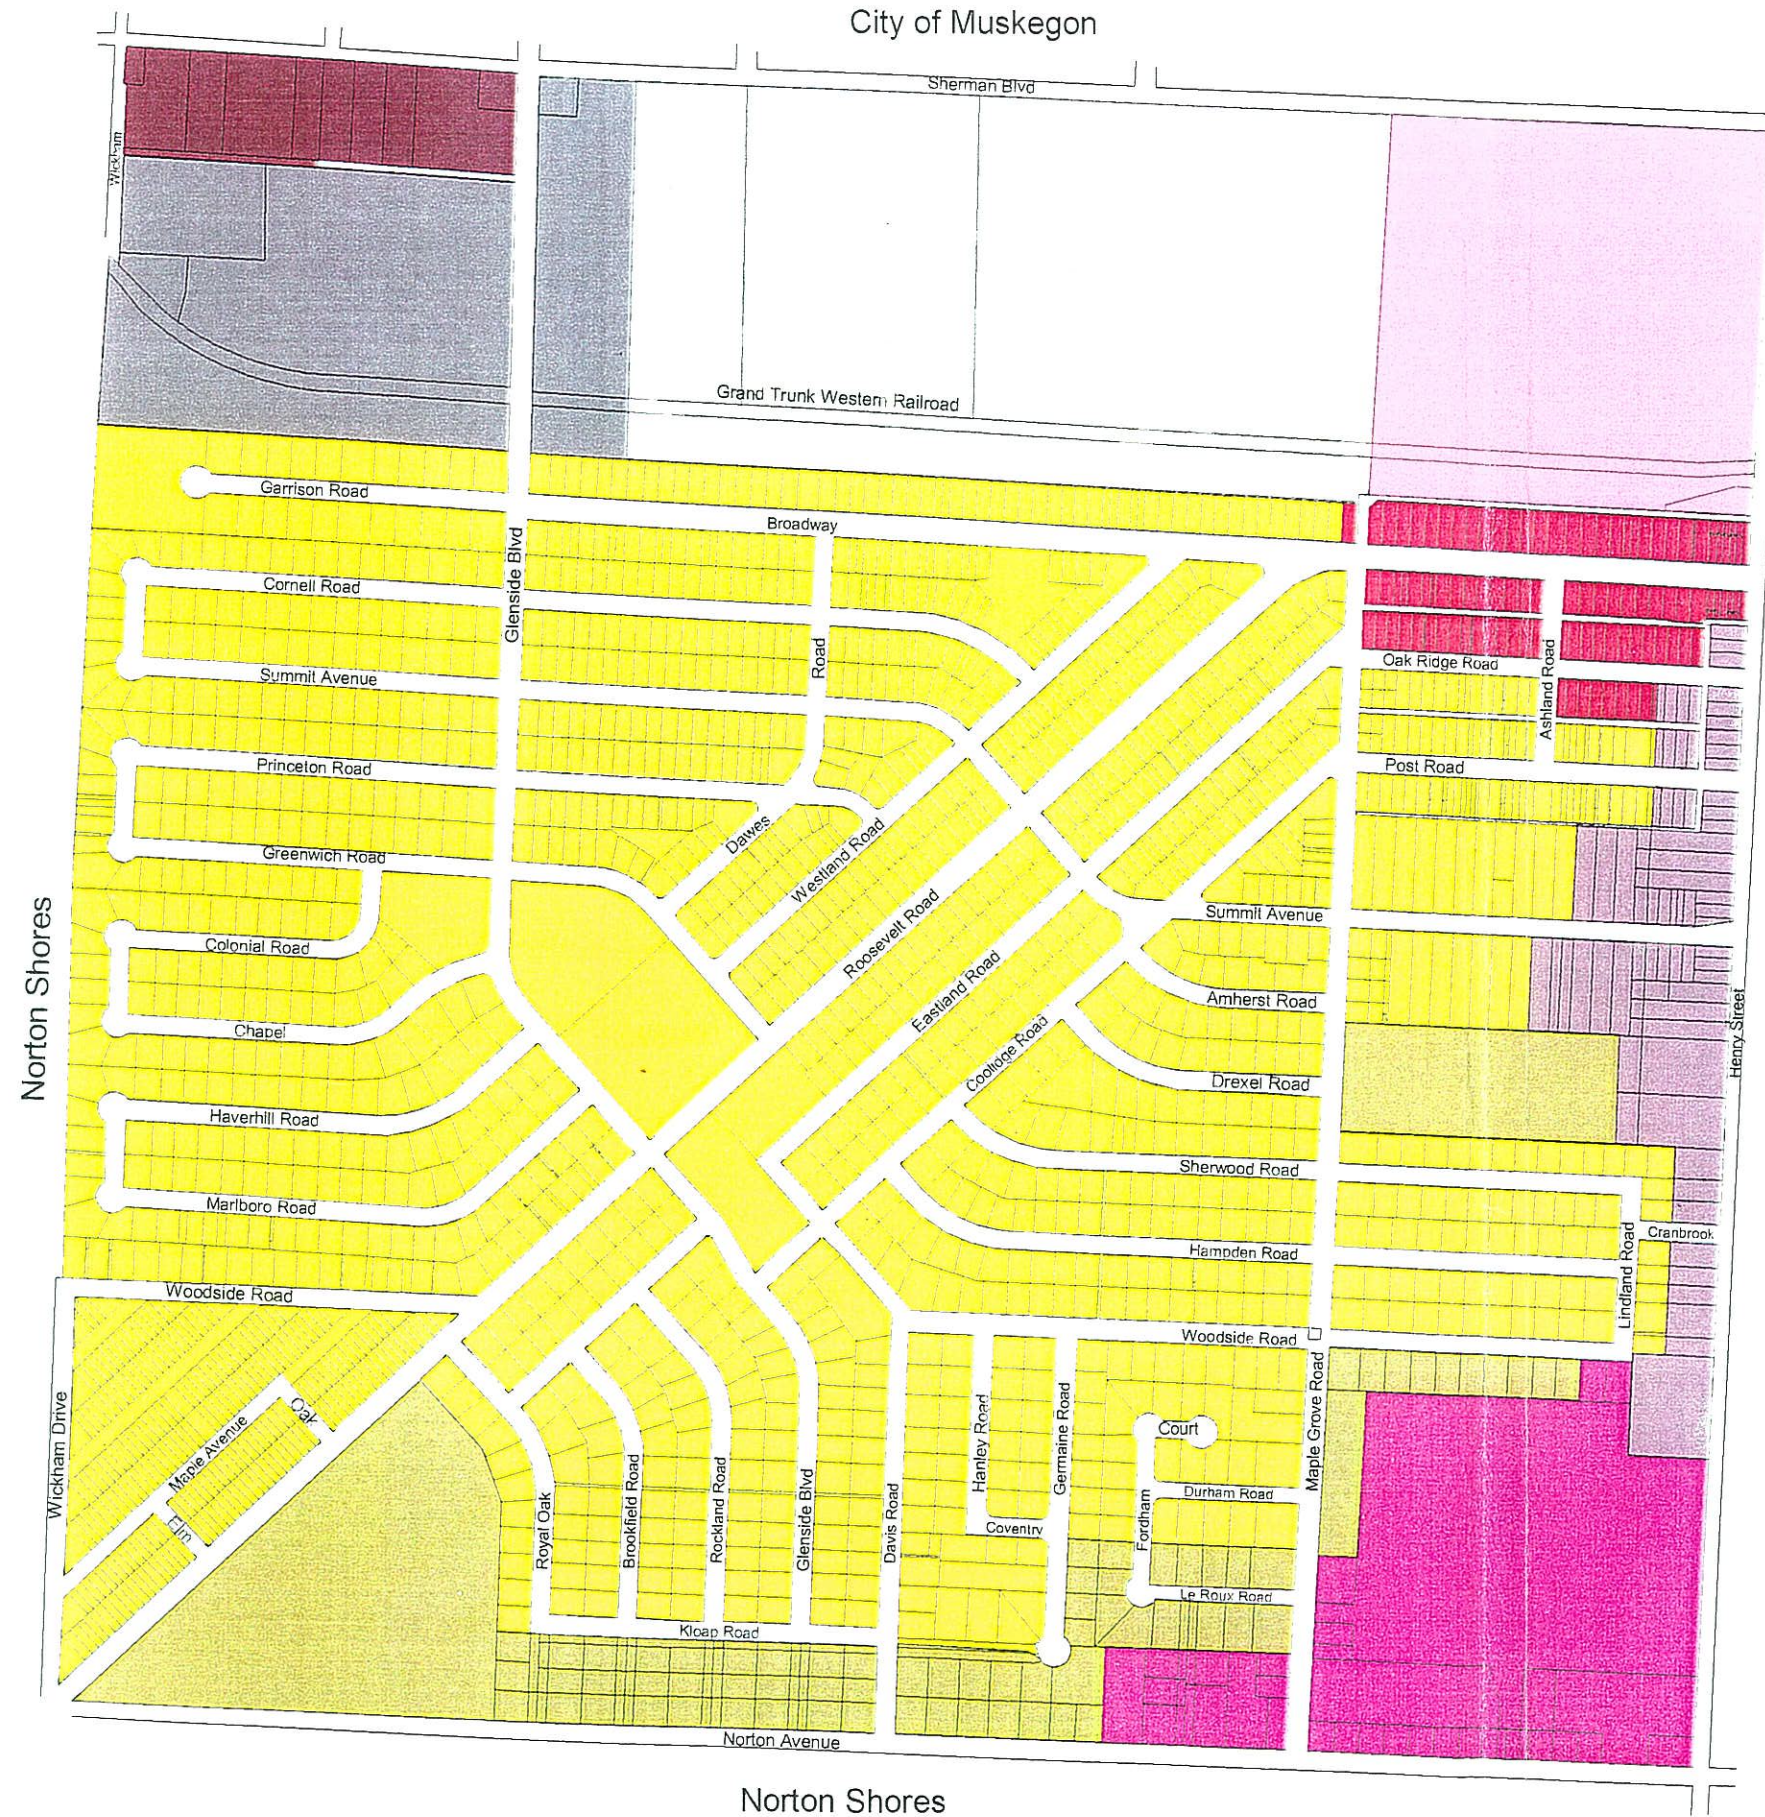

# City of Roosevelt Park Muskegon County Zoning Map

## Legend

- Single Family Residential
- Multiple Family Residential
- CBD Central Business District
- C-E Henry Commercial East
- C-SE Henry Norton Commercial Southeast
- C-NE Sherman Henry Commercial Northeast
- C-NW Sherman Wickham Commercial Northwest
- I-E Industry East
- I-W Industry West
- Railroad